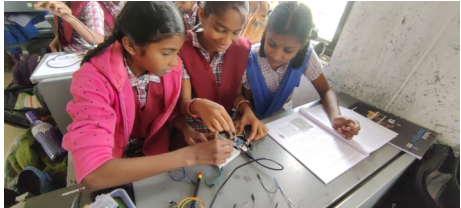

Robotics In Academics
Soham Academy of Human Excellence

Academic Year 2022 - 23

**22031 - T.S Residential
Girls School**

Workshop Date: 13-09-2022

Total No. of
Students Trained

120

Workshop Photos

Workshop Photos