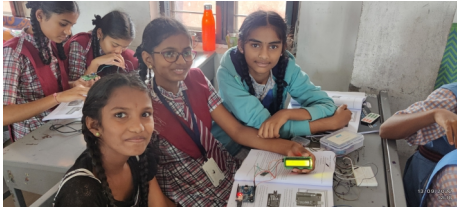

Workshop Photos