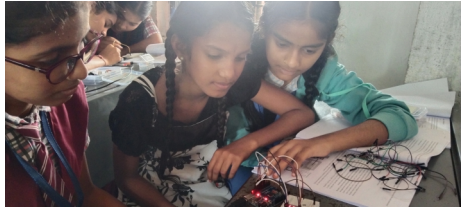

Workshop Photos