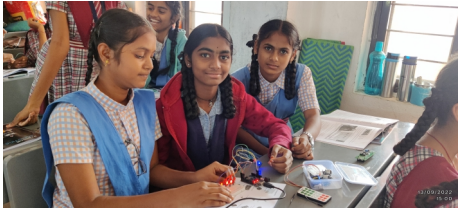

Robotics In Academics
Soham Academy of Human Excellence

Academic Year 2022 - 23

**22031 - T.S Residential
Girls School**

Workshop Date: 13-09-2022

Total No. of
Students Trained

120

Workshop Photos

Workshop Photos