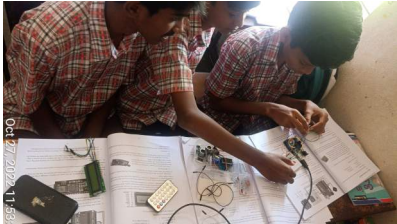

Workshop Photos