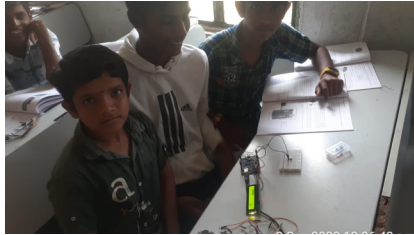

Robotics In Academics
Soham Academy of Human Excellence

Academic Year
2023 - 24

23027 - Telangana State Model School, Vennached
Workshop Date: 02-09-2023

Total No. of
Students Trained

127

Workshop Photos

Workshop Photos