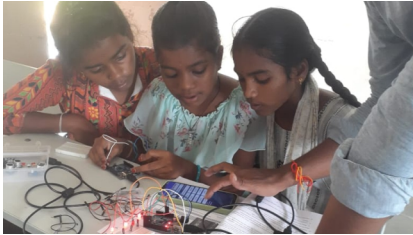

Robotics In Academics
Soham Academy of Human Excellence

Academic Year
2023 - 24

23027 - Telangana State Model School, Vennached
Workshop Date: 02-09-2023

Total No. of
Students Trained

127

Workshop Photos

Workshop Photos