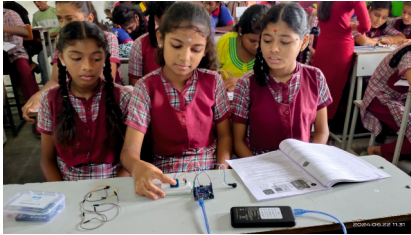

Workshop Photos