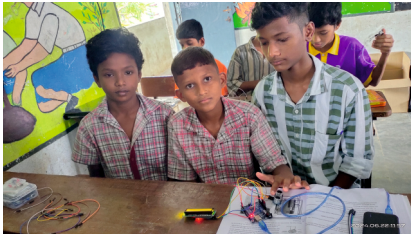

Workshop Photos