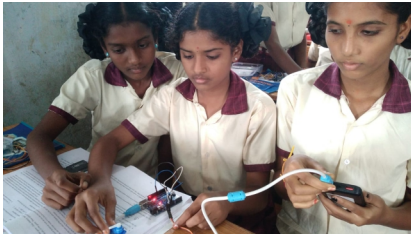

Workshop Photos